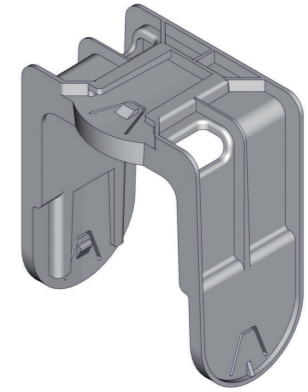

Cube Servo x6

Cube Joint x6

U-Joint x4

Long U-Joint x4

Male to Male
Extension
Cable (S) x2

Male to Female
Extension
Cable (S) x2

Male to Male
Extension
Cable (L) x2

Male to Female
Extension
Cable (L) x2

Claw x2

Adapter Joint x6

Wire Clip x10

Inter Connect x12

Rotatable
Connector x8